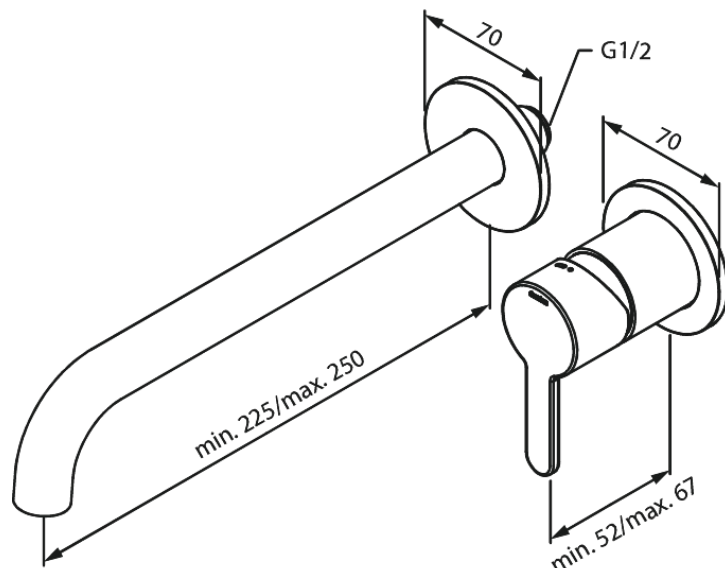

FM Mattsson Denmark ApS
Hvidkærvej 48, 5250 Odense SV, DK-56416218

+45 88 33 00 34 damixa-international@fmmattssongroup.com

Mere information på damixa.com

damixa